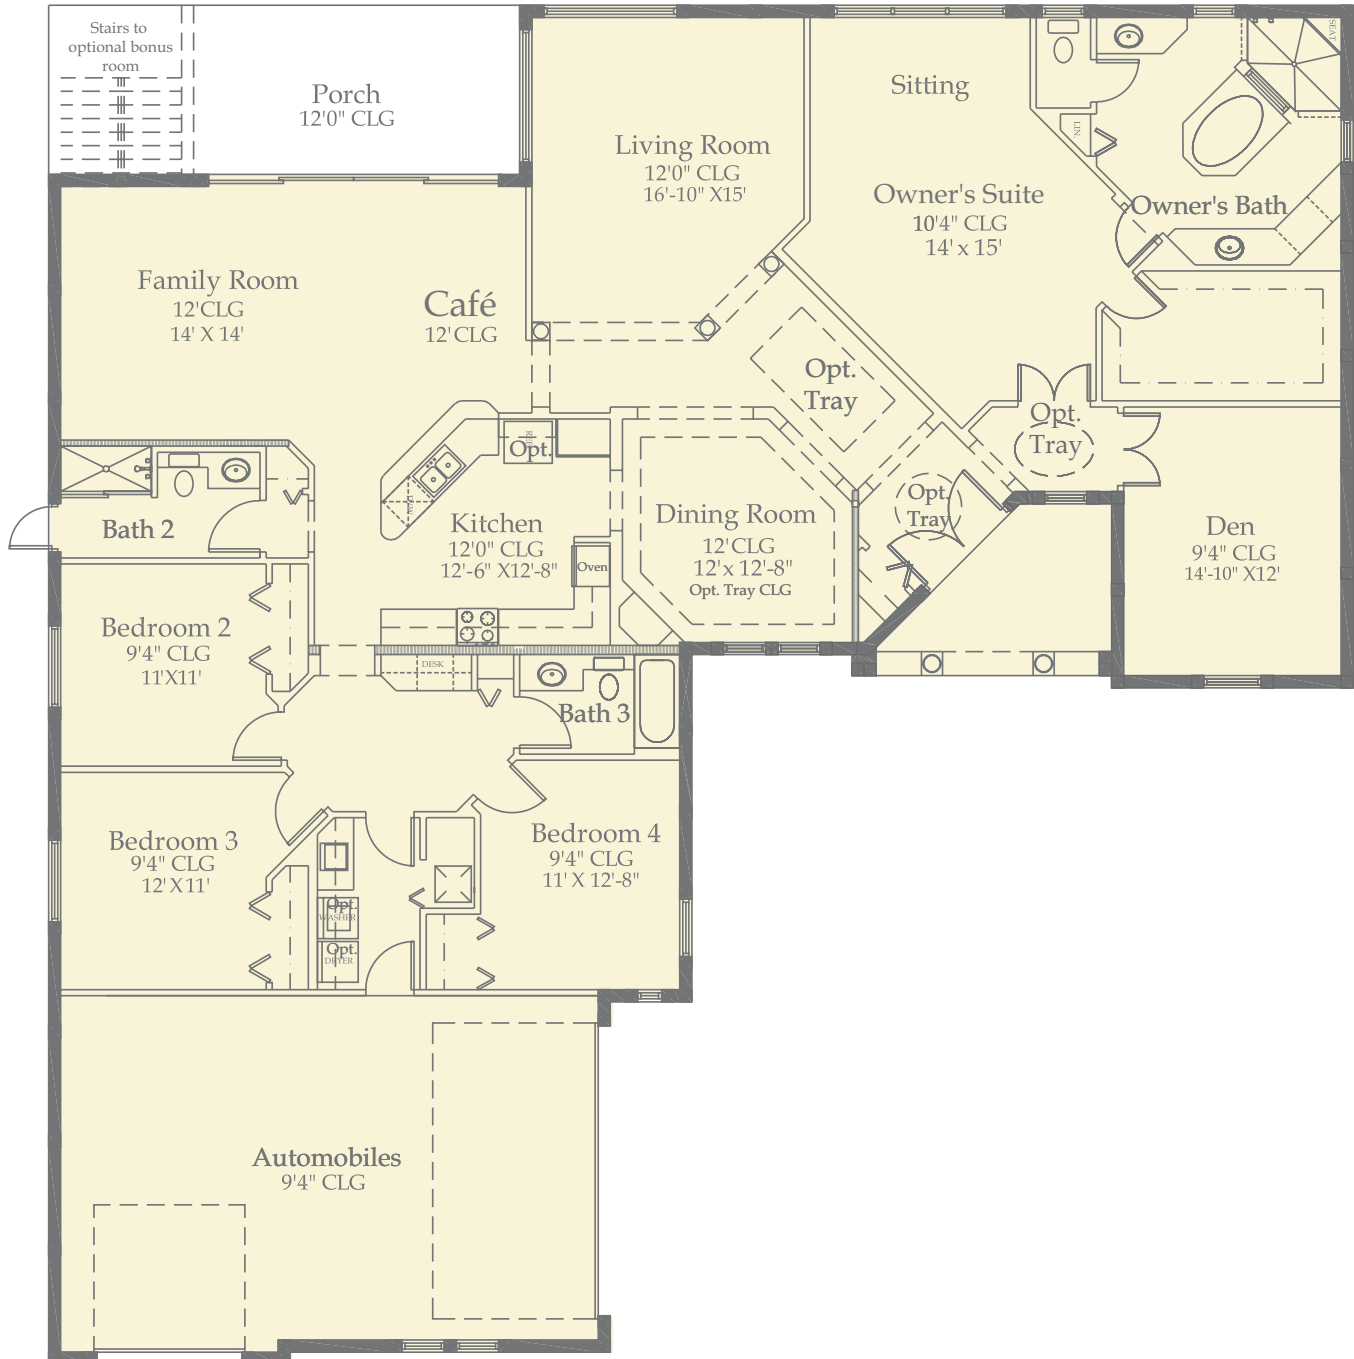

# The Luxembourg

4 Bedrooms & Den  
3 Baths  
Covered Patio  
3 Car Garage  
2,955 Sq. Ft. of Living Area

**For more information, please call:  
(407) 971-7773**

Copyright© 2003 Crosswinds Communities. All Rights Reserved.

Although created using all available information to achieve maximum accuracy, representations and dimensions of the floorplans may not exactly reflect the final construction. There is also no guarantee of availability of any particular product described in this advertisement. Quantities are limited.